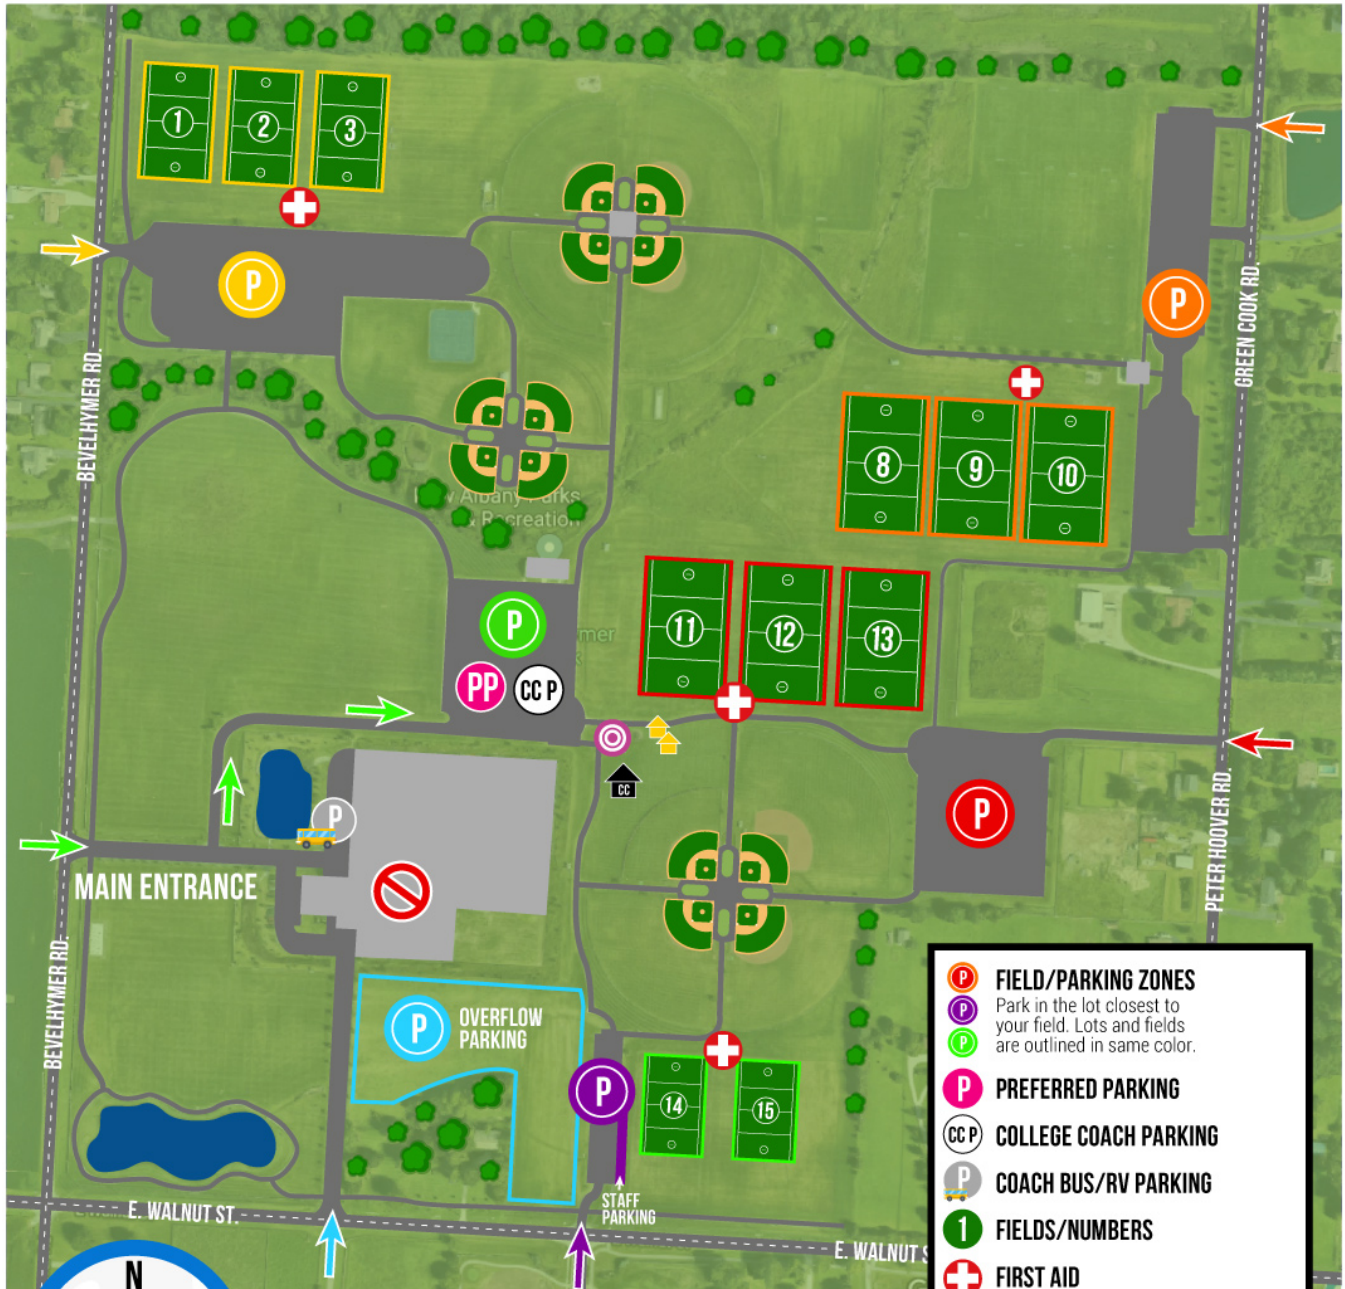

THE OHIO LACROSSE FESTIVAL 2026 BOYS LOCATION MAP

Bevelhymer Park: 7950 Bevelhymer Road, New Albany, OH 43054

- (P)** FIELD/PARKING ZONES
- (P)** Park in the lot closest to your field. Lots and fields are outlined in same color.
- (P)** PREFERRED PARKING
- (CC P)** COLLEGE COACH PARKING
- (P)** COACH BUS/RV PARKING
- 1** FIELDS/NUMBERS
- +** FIRST AID
- ◎** HEADQUARTERS
- 🏠** VENDOR VILLAGE
- CC** COLLEGE COACH HOSPITALITY TENT